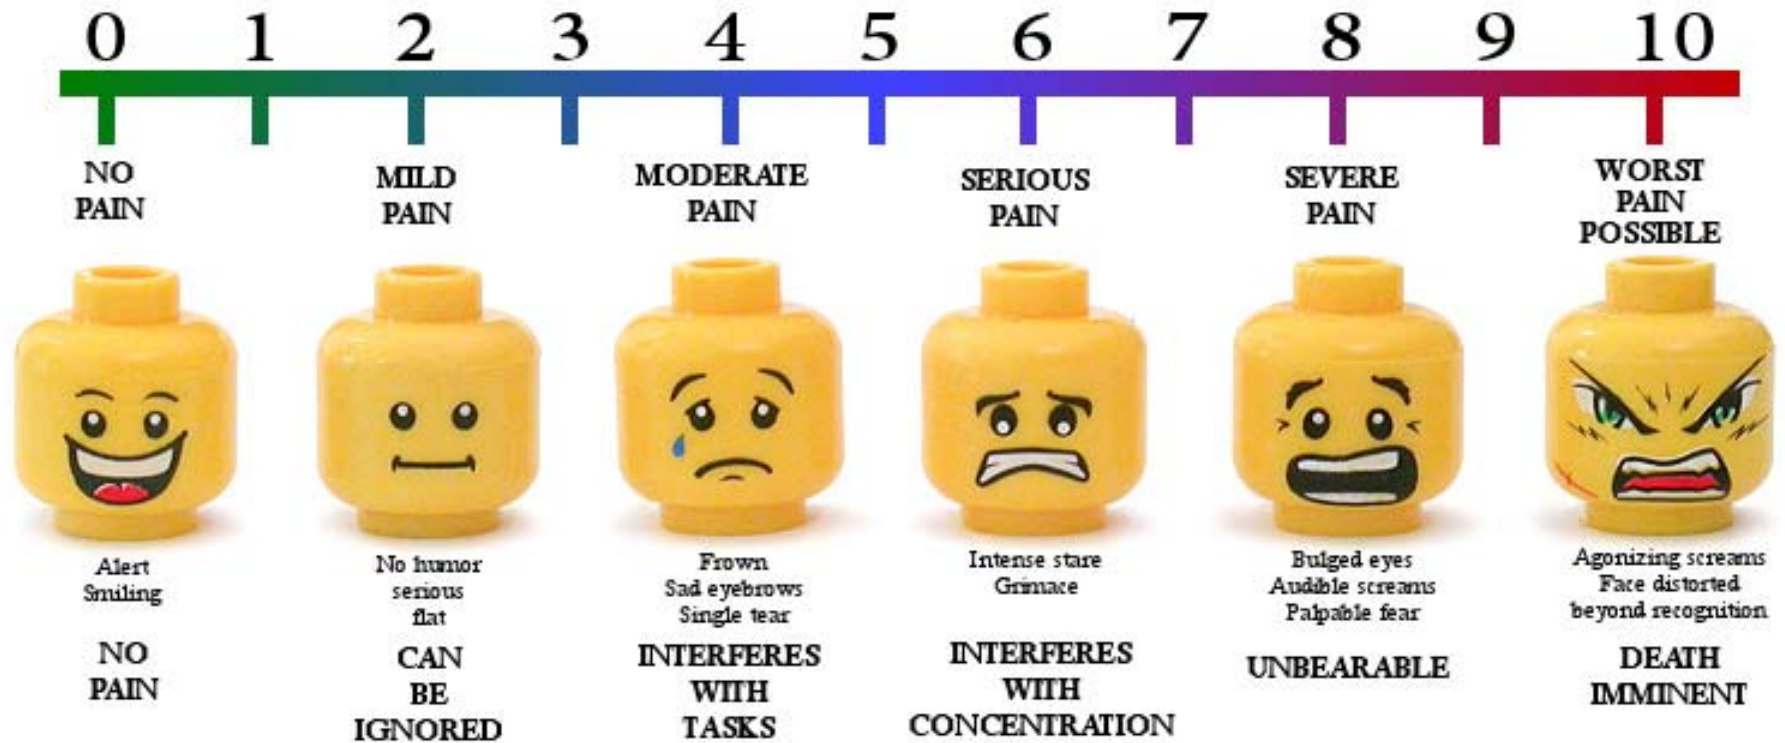

# LEGO PAIN ASSESSMENT TOOL

Created by Brendan Powell Smith [www.TheBrickTestament.com](http://www.TheBrickTestament.com) This chart is not sponsored, authorized, or endorsed by the LEGO Group.