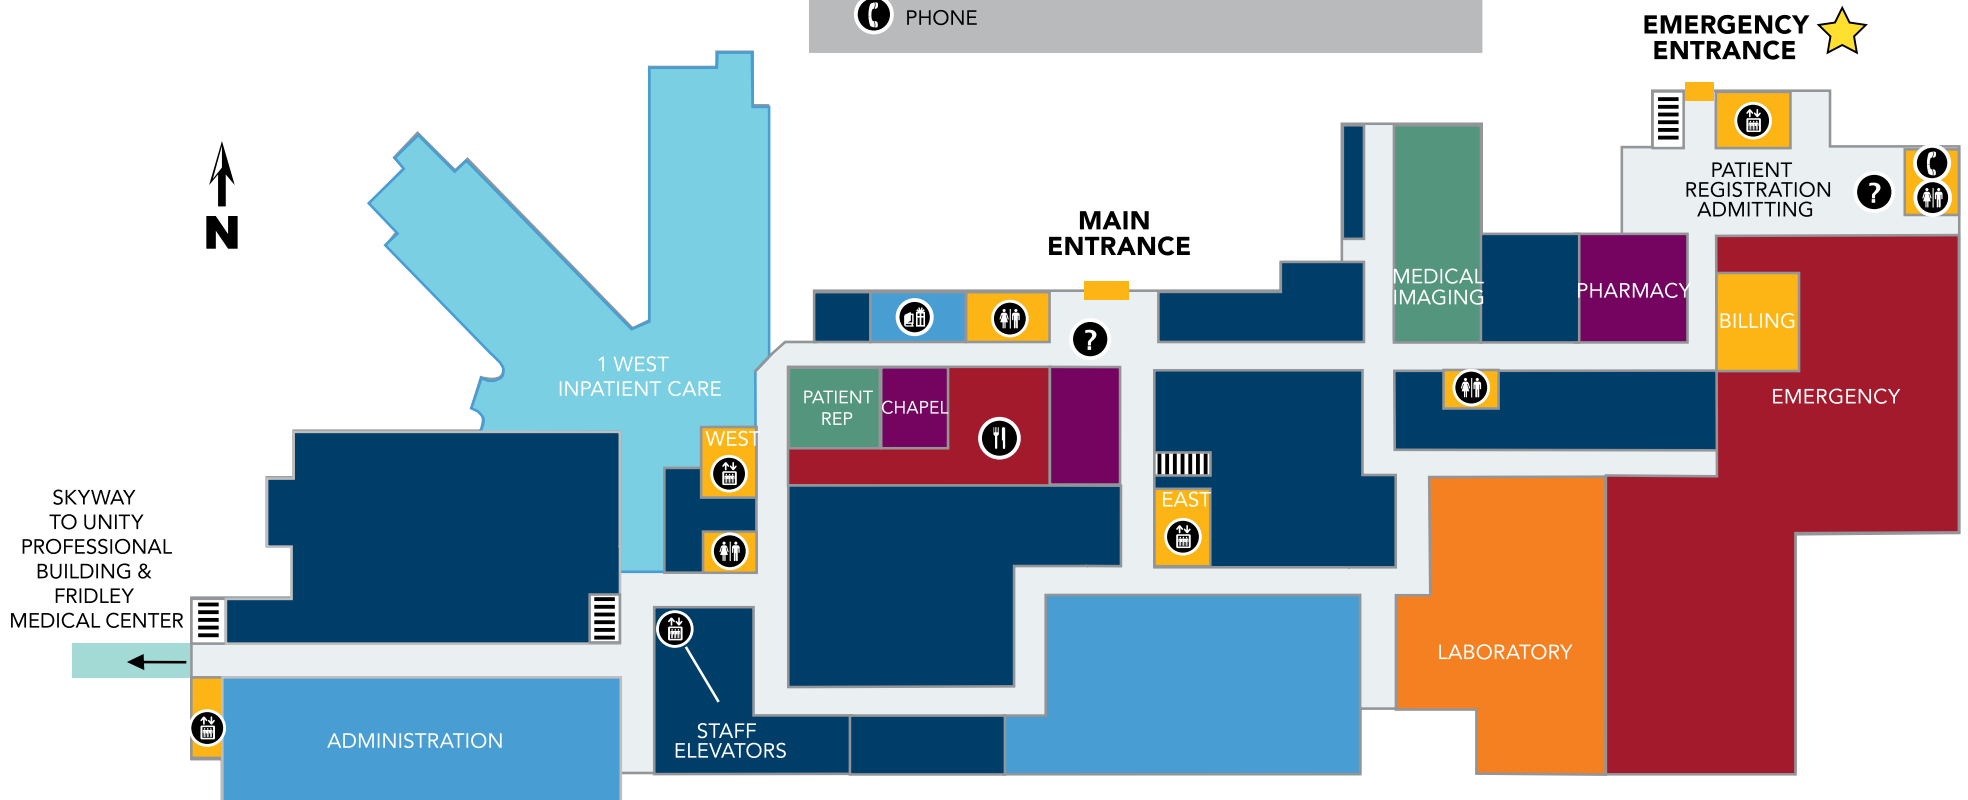

# Welcome to Mercy Hospital – Unity Campus

This guide is designed to help you easily navigate the hospital campus.  
Information desks are located at both our Main and Emergency entrances.

## Main Level

**DIRECTORY KEY**

|   |   |  |
|---|---|--|
|  CAFETERIA |  PARKING     |  SKYWAY   |
|  ELEVATORS |  RESTROOMS   |  ENTRANCE |
|  GIFT SHOP |  INFORMATION |  STAIRS   |
|  PHONE     |   |  |

# Mercy Hospital – Unity Campus Lower Level